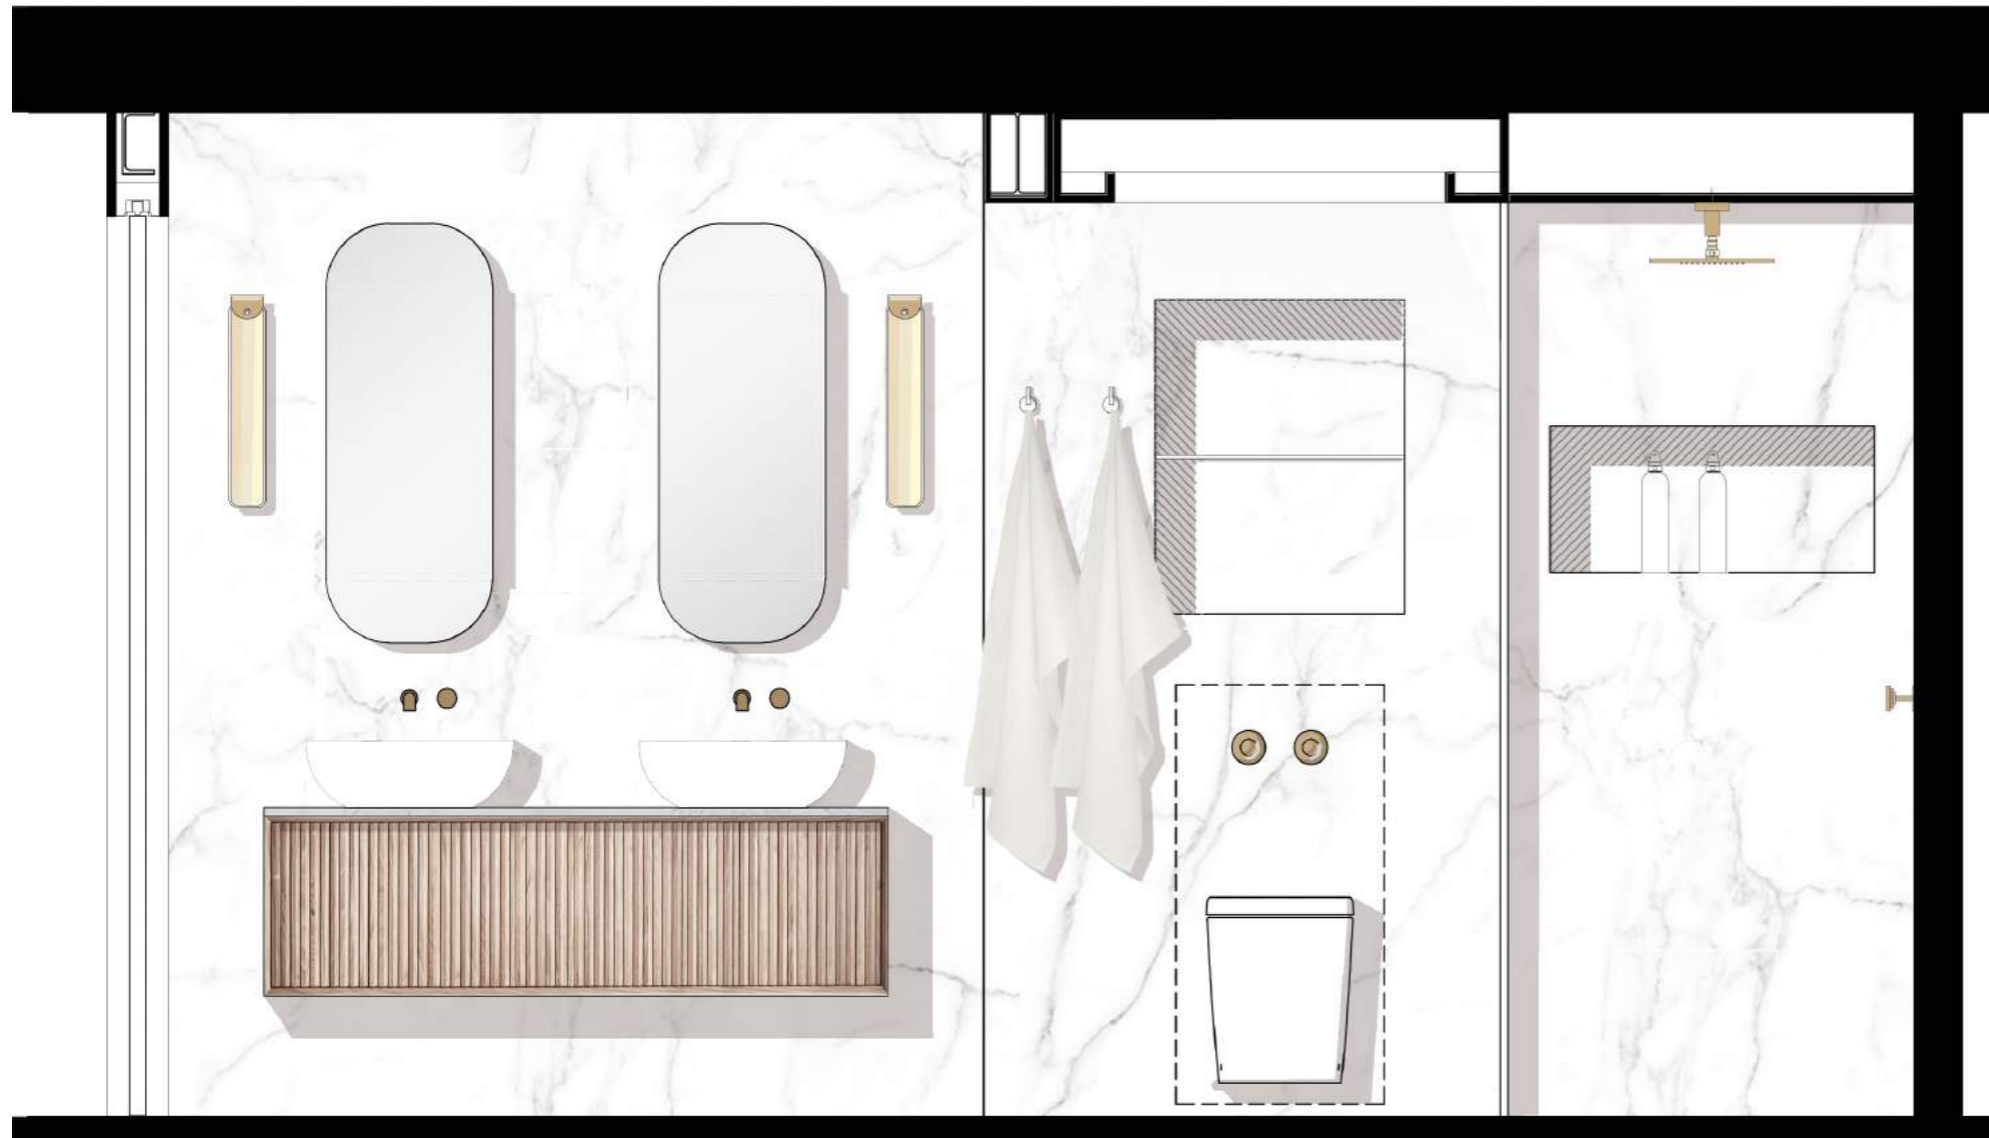

Saboteur Swivel Luxxu Bar chair

MASTER ENSUITE

ABI brushed brass wall mounted taps

ABI brushed brass wall mounted taps

Reece Surface mounted Basin

Fizi slab Black electroplate by Articolo

Wall mounted toilet suite

Calacatta Marble Stone

MASTER ENSUITE

Option 1 - Statuario Six +

Calacatta Marble Stone

Brushed Brass Towel Rails

Free standing Bath and Brushed Brass Wall Mounted Bath Tap

Ceiling White Matte

Low Joinery Unit Newport Blue