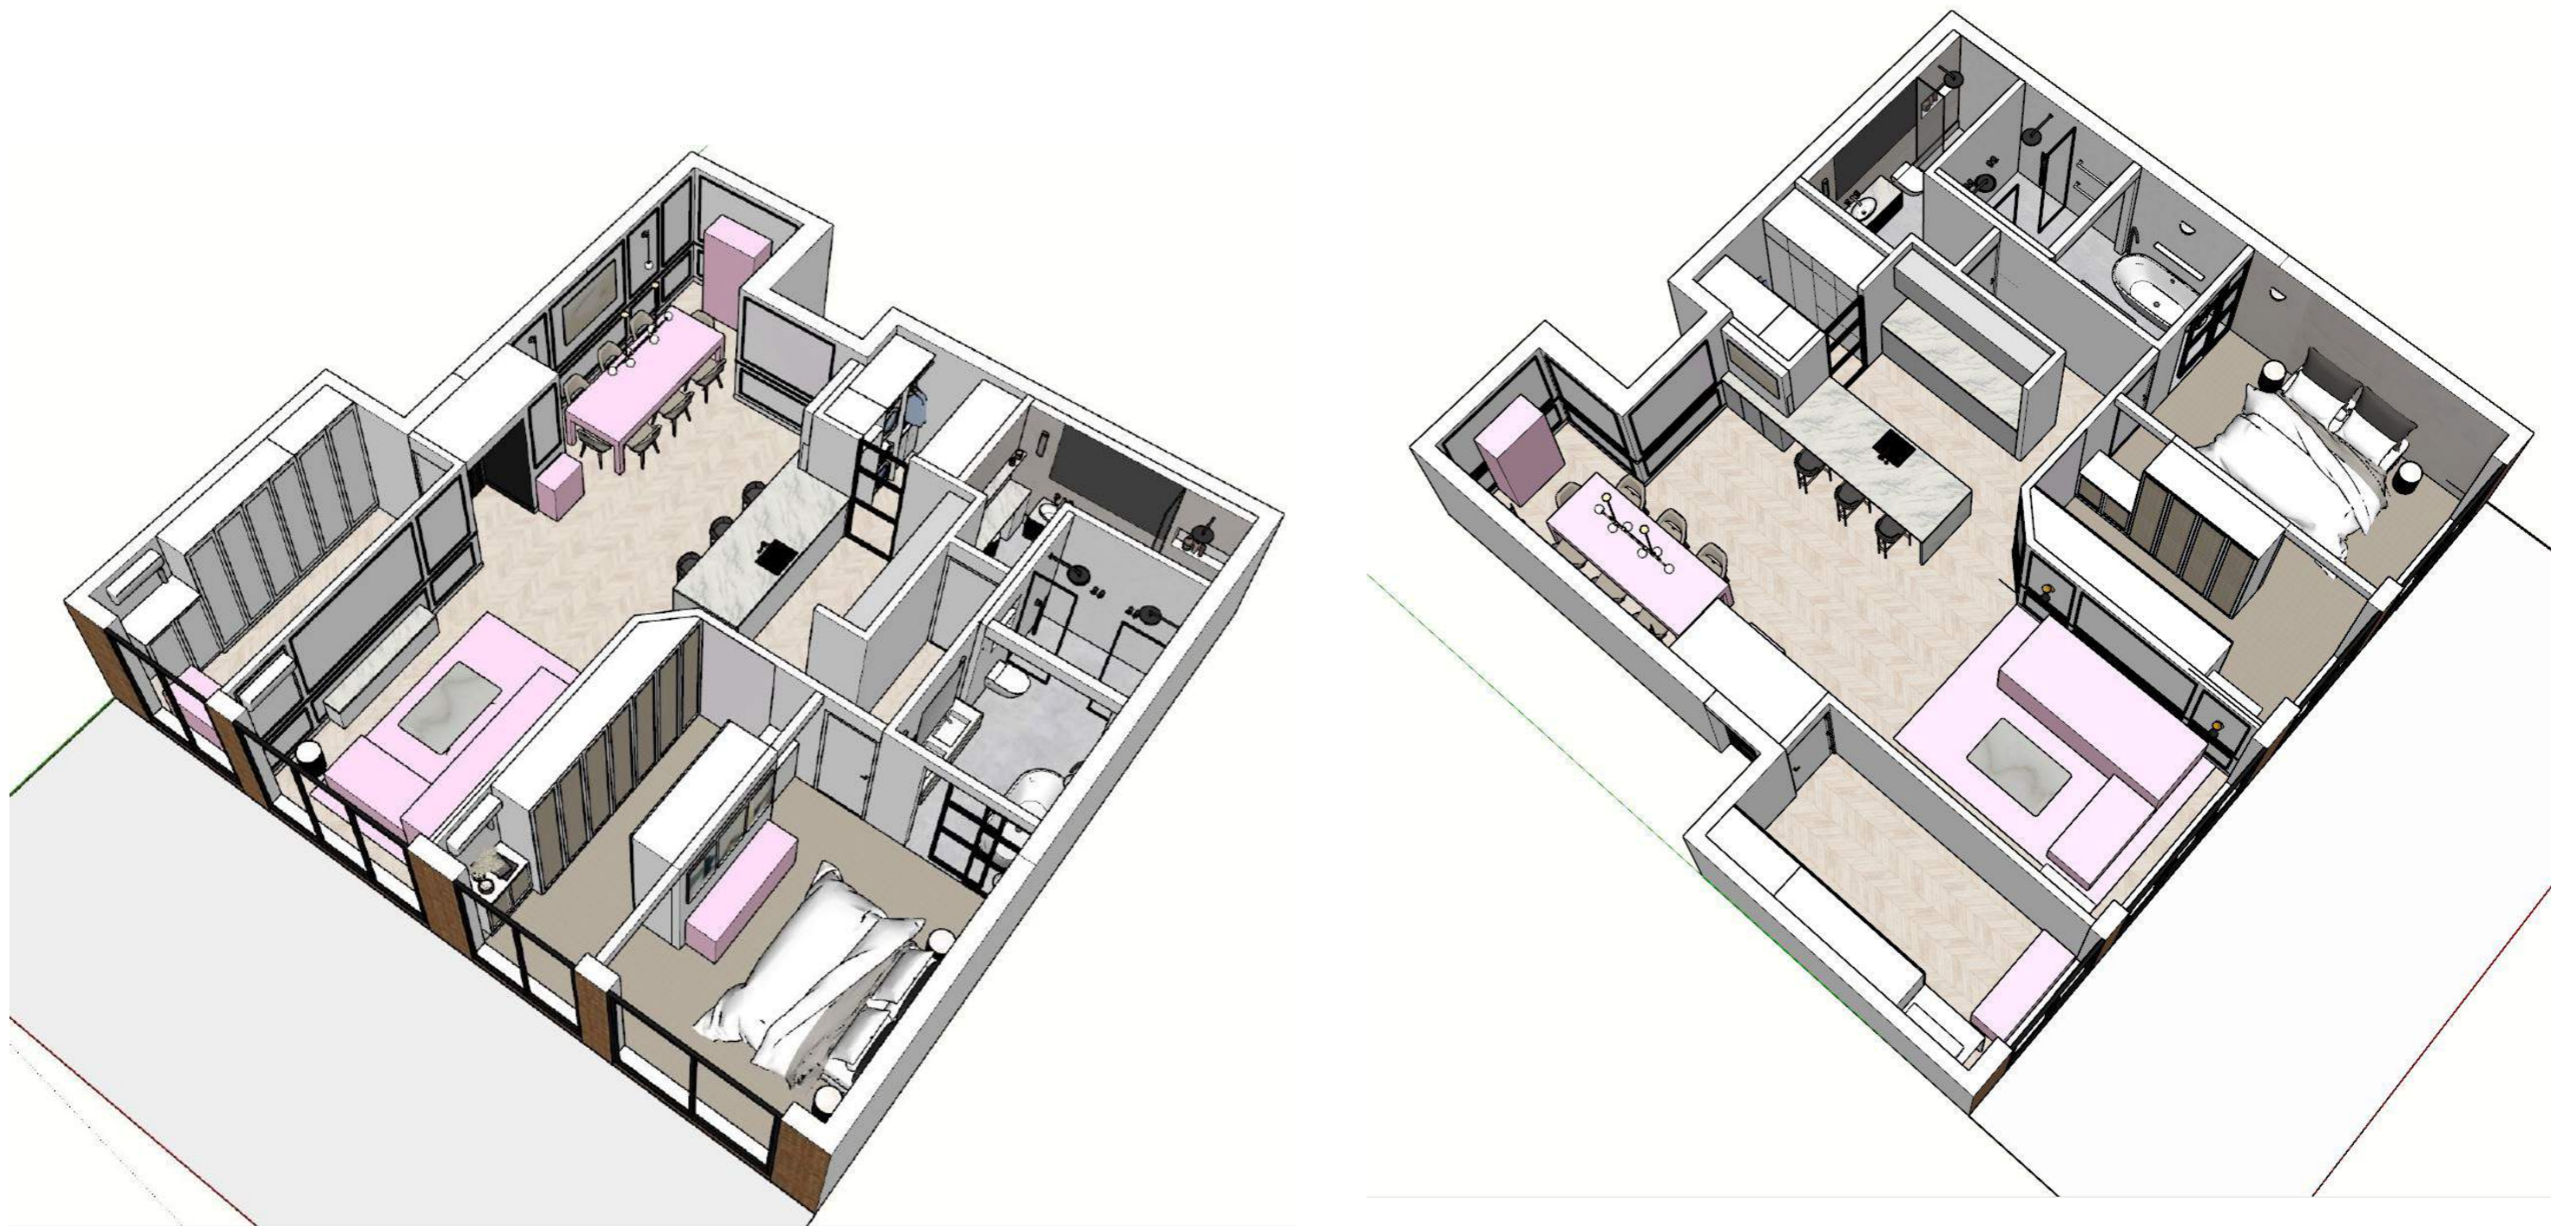

Linen Window Treatment

Lush Soleil Carpet - Master Bedroom

Calacatta Maximus Bathroom Walls & Floor

Wave Lining Board - Kitchen

Walk in Wardrobe

Jerricho Limestone Exterior Terrace

PROJECT PLAN

ENTRY

Entry Visualisation

Colored Entry Reference Image

*Ceiling Porters Paint
Black Cockatoo*

*Solem feature
downlight for
entrance*

Timber Floors - Chevron

LIVING ROOM

Living Room Visualisation

Trim Reference