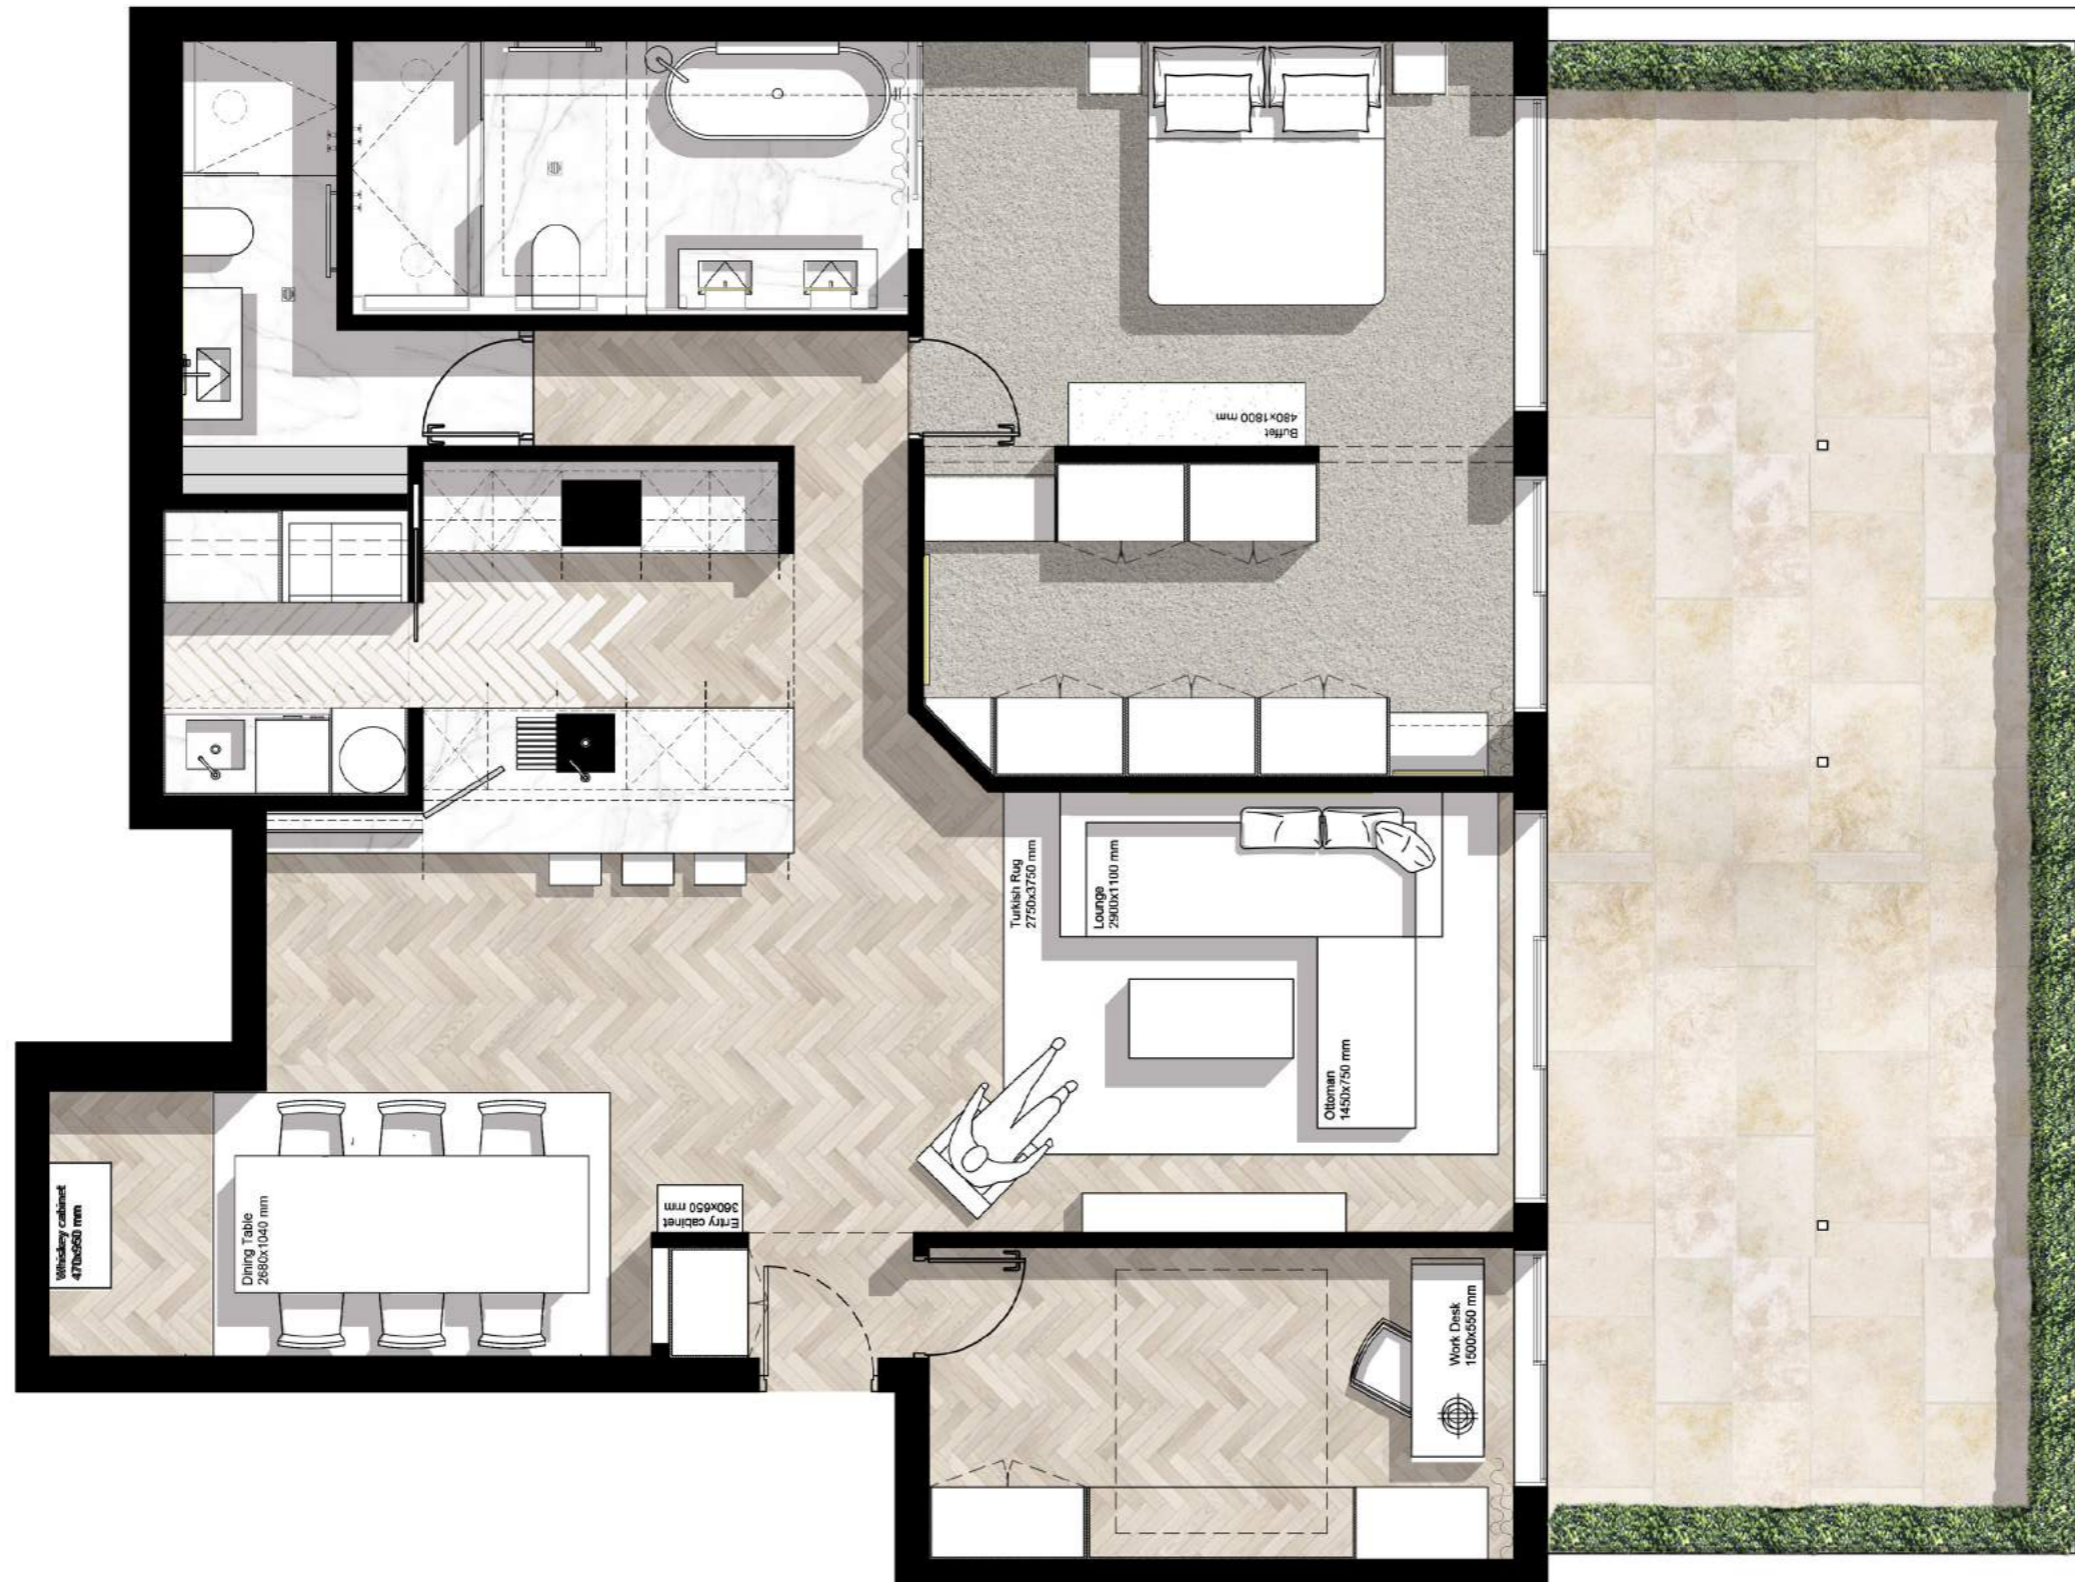

Linen Window Treatment

Lush Soleil Carpet - Master Bedroom

Calacatta Maximus Bathroom Walls & Floor

Wave Lining Board - Kitchen

Walk in Wardrobe

Jerricho Limestone Exterior Terrace

PROJECT PLAN

ENTRY

Entry Visualisation

Colored Entry Reference Image

*Ceiling Porters Paint
Black Cockatoo*

*Solem feature
downlight for
entrance*

Timber Floors - Chevron

LIVING ROOM

Living Room Visualisation

Trim Reference